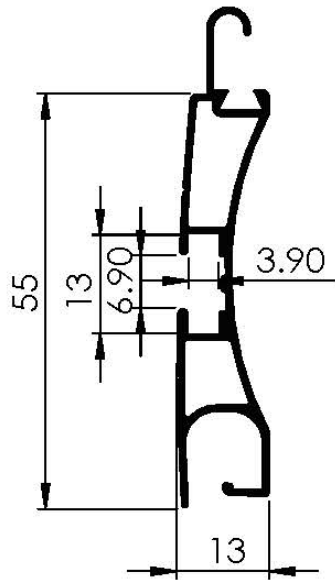

Technical Data Sheet

Description: Aluminum Security Shutter End Slat

Code: ES-55-GR

Suitable for

ASS-55-C

SRS-55-C