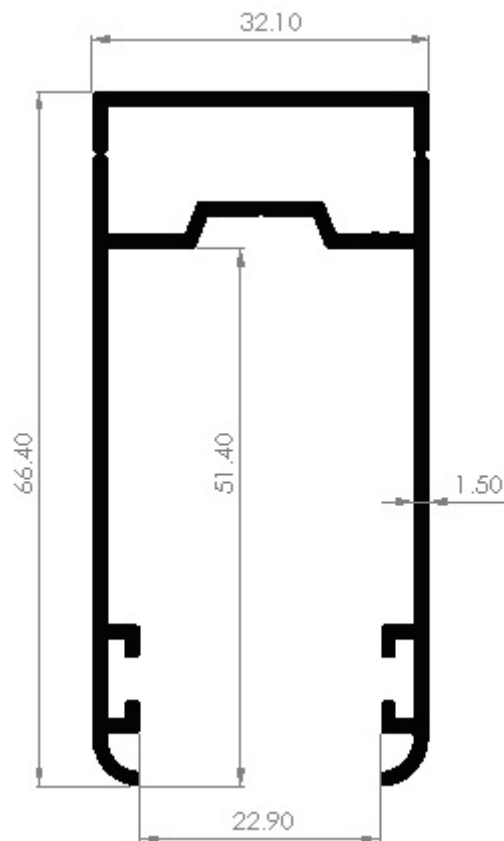

Technical Data Sheet

Description: Aluminum Rolling Door Guide Rail

Code: GR-32-66-T

Suitable for

ARD100-F

ARS-100-R