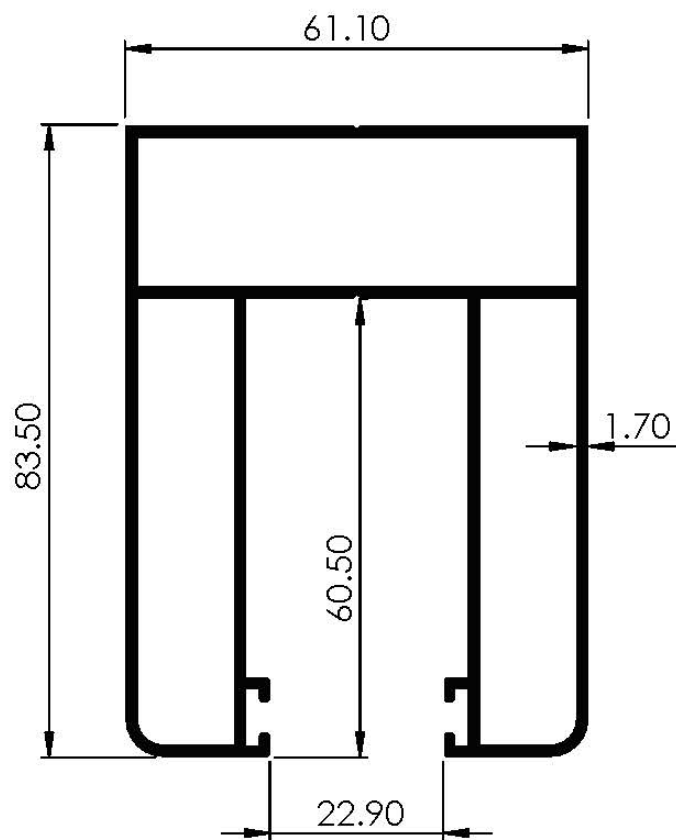

Technical Data Sheet

Description: Aluminum Rolling Door Guide Rail

Code: GR-61-84-T

Suitable for

ARD100-F

ARS-100-R